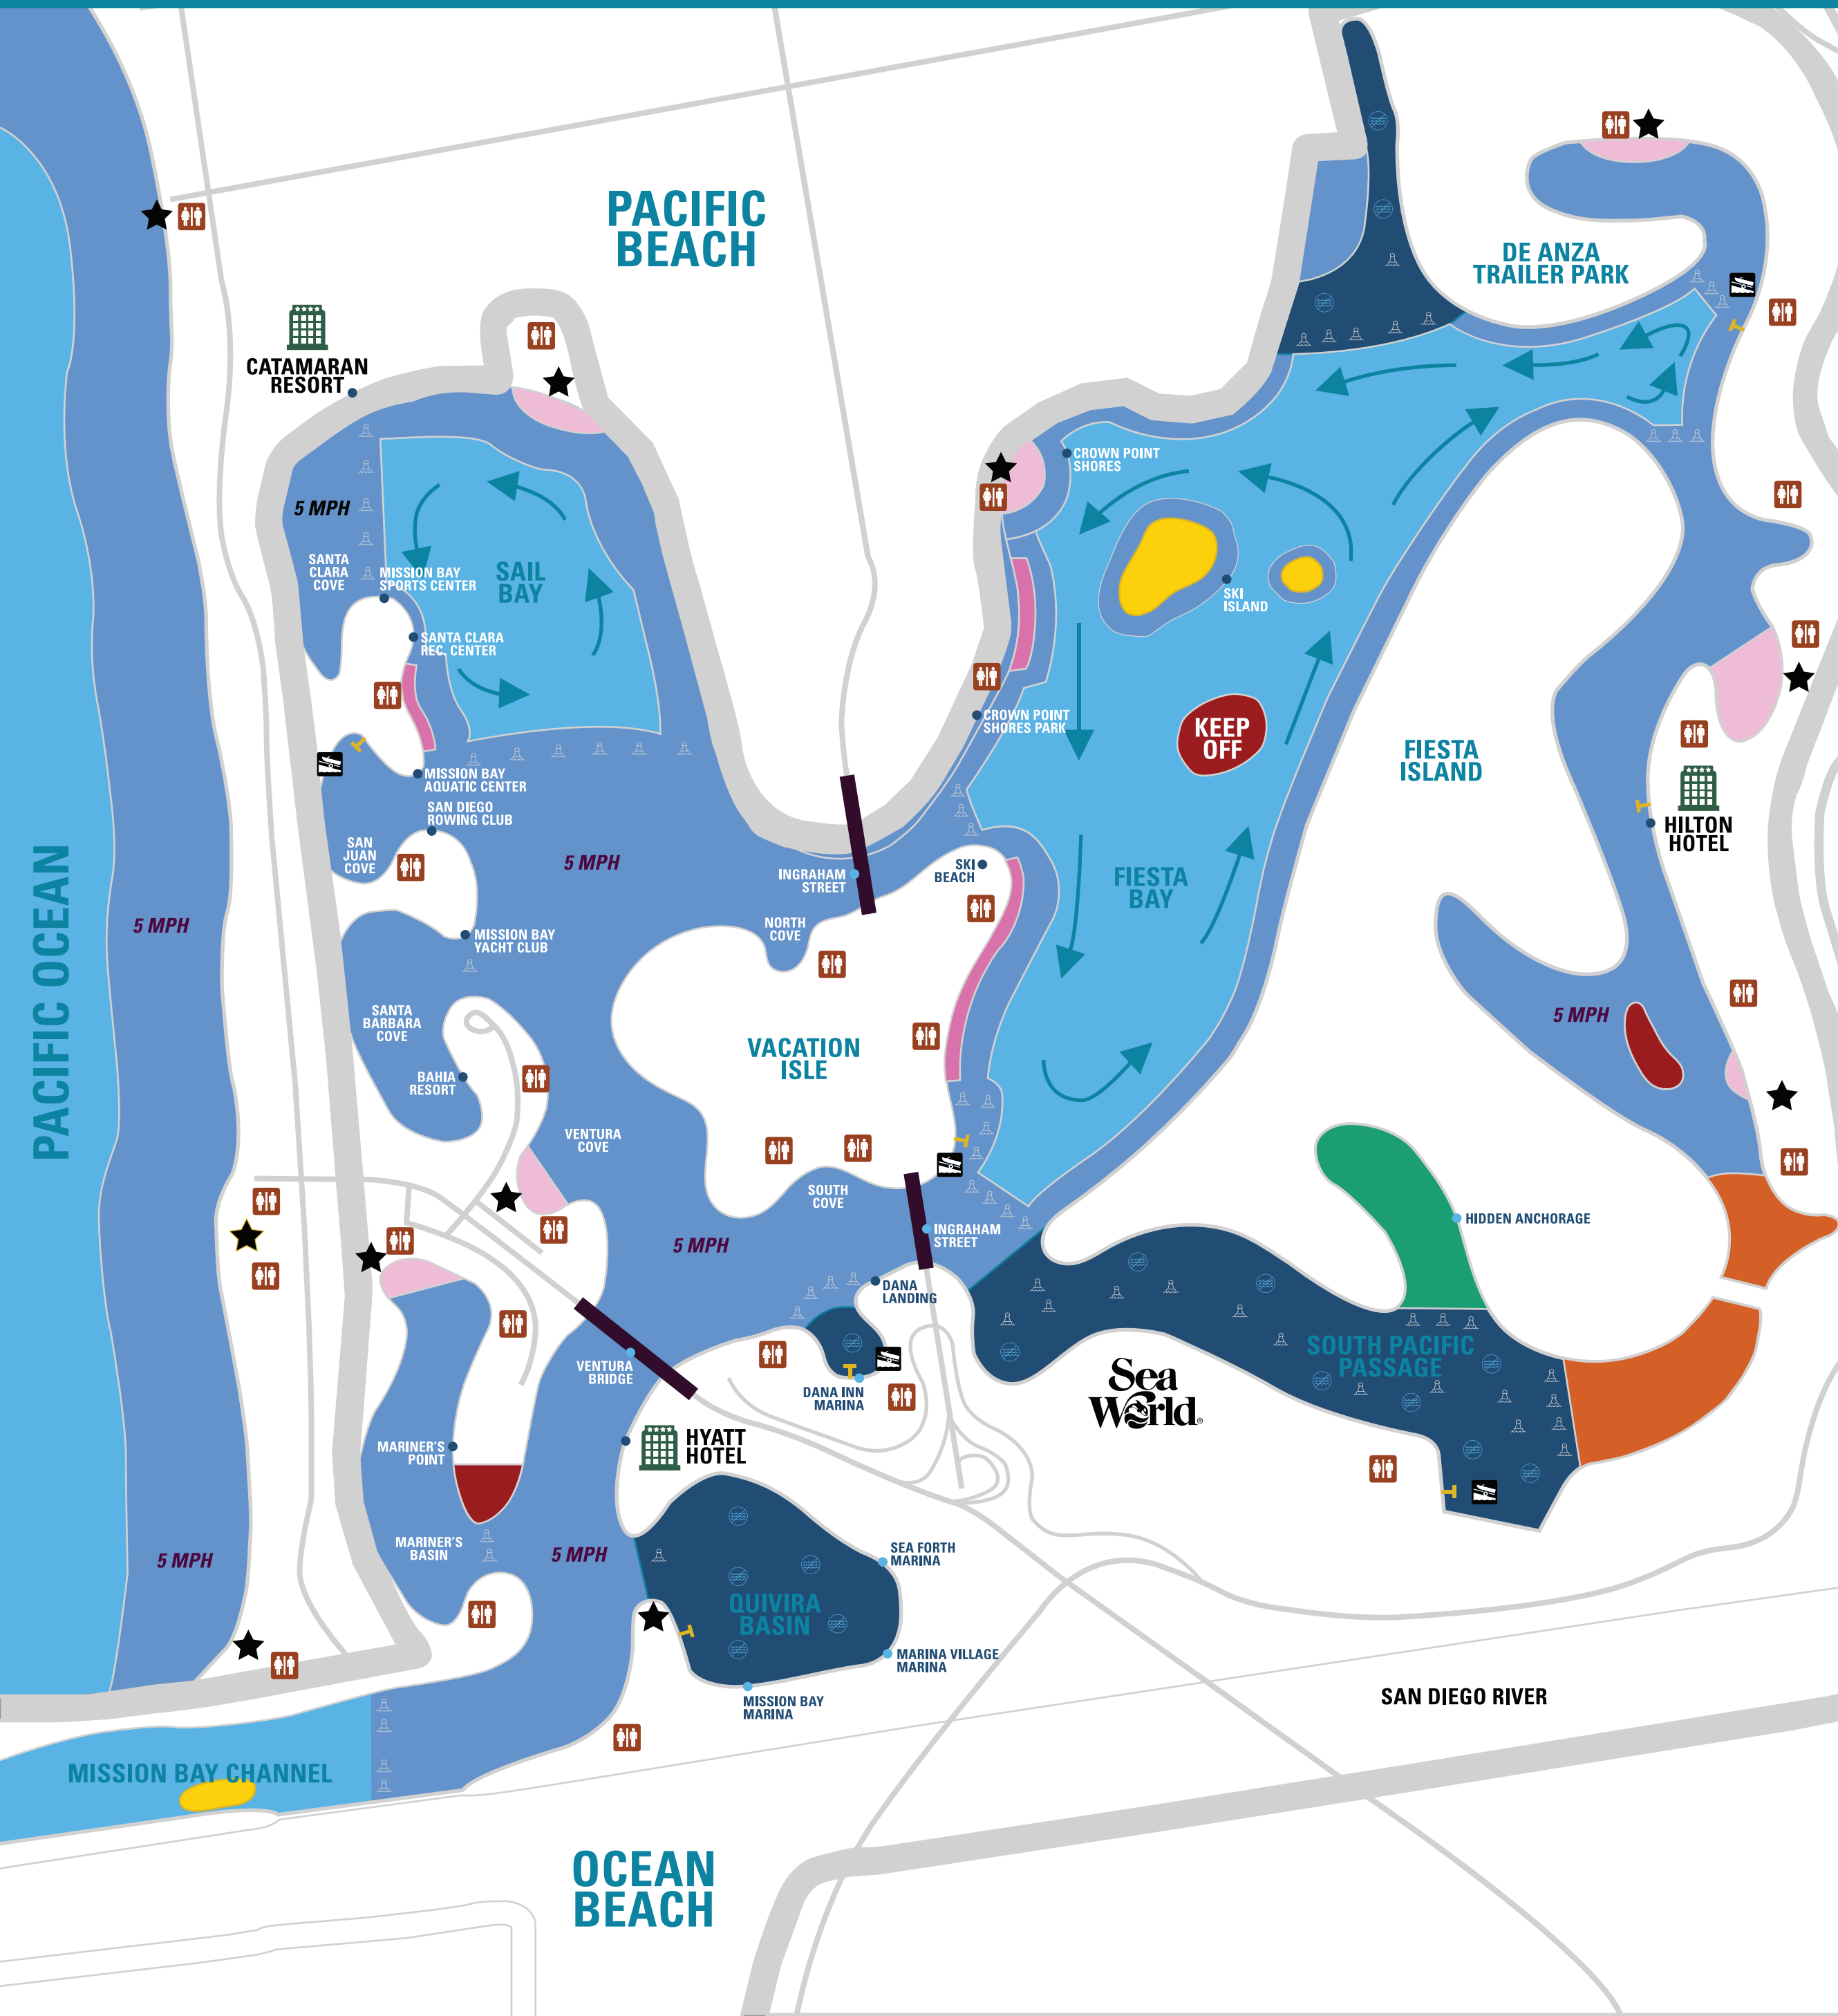

# MISSION BAY PARK

## LEGEND

- OPEN SPEED
- WATER LANDING / TAKE OFF ZONE
- CONTROLLED SPEED AREA
- NO WAKE ZONE
- HIDDEN ANCHORAGE WATERSKI AREA
- PERSONAL WATERCRAFT AREA
- SWIMMING AREA (NO VESSELS)
- SANDBAR (USE CAUTION)
- CLOSED AREA KEEP OUT!
- 5 MPH
- BRIDGES
- ★ LIFEGUARD STATION
- ⚓ NAVIGATIONAL BUOY
- ♿ PUBLIC RESTROOM
- T PUBLIC DOCK
- 🚢 PUBLIC LAUNCHING RAMP
- 🏨 HOTELS